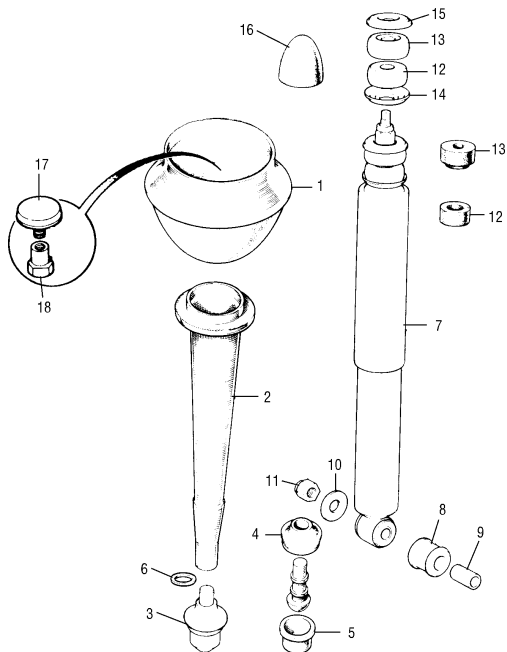

REAR RUBBER CONE SUSPENSION

REAR SUSPENSION RUBBER CONE

NO.	PART NO.	DESCRIPTION	QTY	REMARKS
1	FAM3968	Suspension cone	2	Metric thread
2	21A1683	Alloy strut, C.W.E.	2	Saloon only to 1984
2	21A1684	Alloy strut (longer)	2	All vans, saloons 1984 on
3	GSV1118	Suspension knuckle joint complete	2	
3	21A1163	Suspension knuckle joint complete	2	Aftermarket
4	21A425	Knuckle galler	2	
5	21A423	Knuckle nylon cup	2	
6	21A1845	Washer to raise suspension	A/R	
7	GSA389	Shock absorber, Unipart	2	
7	442002	Shock absorber, STD KYB	2	
8	21A1230	Shock absorber lower bush, was 21A503	2	
9	21A504	Lower bush sleeve	2	
10	AJD7162	Washer	2	
11	GHF273	Nut	2	
12	21A1314	Lower of top shock absorber bush	2	
13	GZS1477	Upper of top shock absorber bush	2	
14	21A2325	Lower washer	2	NLA
15	21A639	Upper washer	2	NLA
16	21A640	Buffer	2	Van and Estate
17	ERA1190	Bump stop, fits FAM3968 on late subframe 1990 on	2	ERA Turbo
18	ERA1191	Cap bolt for bump stop, fits FAM3968	2	ERA Turbo