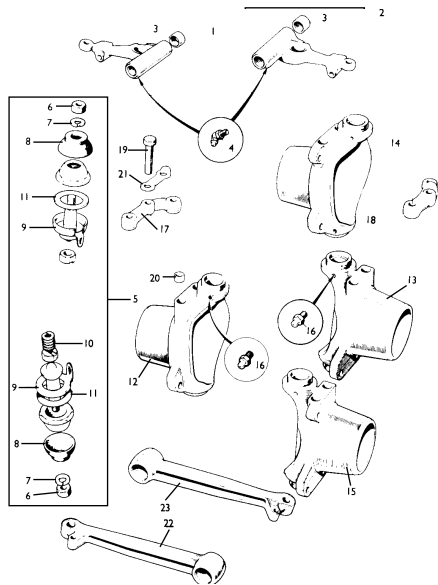

FRONT SUSPENSION

FRONT Suspension

NO.	PART NO.	DESCRIPTION	QTY	REMARKS
1	21A2690	Upper arm R/H, rubber cone	1	
2	21A2691	Upper arm L/H, rubber cone	1	
1	21A1479	Upper arm R/H, hydroelastic	1	CWE
2	21A1482	Upper arm L/H, hydroelastic	1	NLA
3	88G302	Needle roller bearing, upper arm	4	
4	LHN445	Grease nipple, upper arm	2	
5	GSJ166	Swivel pin kit, one each upper and lower	2	
5	GSJ166MS	Swivel pin kit, one each upper and lower	2	Aftermarket
6	FNZ507	Nut	4	
7	LWZ307	Spring washer	4	
8	BTA377	Dust cover	4	
9	2A4238	Locktab	4	All in GSJ166
10	21A370	Spring	2	
11	2A4240	Washer 0.005" (.127mm)	A/R	
11	2A4241	Washer 0.010" (.254mm)	A/R	
12	21A371	Swivel hub R/H	1	Drum brakes
13	21A372	Swivel hub L/H	1	Drum brakes
14	FAM2390	Swivel hub R/H, was BTA186	1	Disc brakes
15	FAM2391	Swivel hub L/H, was BTA187	1	Disc brakes
16	LHN400	Grease nipple, hub	4	
17	BTA896	Steering arm R/H, pre 1974	1	Except Cooper 'S' 1275GT
18	BTA897	Steering arm L/H, pre 1974	1	Except Cooper 'S' 1275GT
17	BTA894	Steering arm R/H	1	Cooper 'S' 1275GT only
18	BTA895	Steering arm L/H	1	Cooper 'S' 1275GT only
17	FAM7662	Steering arm L/H	1	Metro
18	FAM7663	Steering arm R/H	1	Metro
19	2A4315	Steering arm bolt	4	
20	2A4314	Steering arm dowel	4	
21	2K5377	Locktab	2	
22	21A1879	Lower arm R/H (tapered bush hole)	1	use 21A1882 bush
23	21A1881	Lower arm L/H (tapered bush hole)	1	use 21A1882 bush
22	ERA1038	Lower arm R/H	1	ERA Turbo with 13" wheels
23	ERA1039	Lower arm L/H	1	ERA Turbo with 13" wheels
23	C-ALJ3364	Lower arm kit (negative camber)	1 pr	