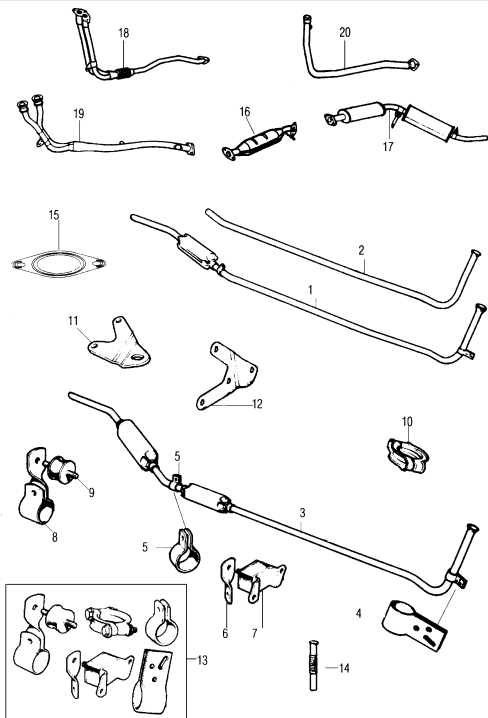

EXHAUST SYSTEMS - INCLUDING NEW COOPERS

EXHAUST SYSTEM INCLUDING NEW COOPERS (NOT 1275GT AND COOPER 'S')

NO.	PART NO.	DESCRIPTION	QTY	REMARKS
1	GEX106	Single box exhaust system	1	Saloon
1	GEX107	Single box exhaust system 1967 on	1	Van/Estate/Pick up
1	GEX116	Single box exhaust system up to 1967	1	Van/Estate/Pick up
2	GEX1390	Downpipe for single box	1	Saloon
3	GEX155	Twin box exhaust	1	Van/Estate
3	GEX189	Twin box exhaust	1	Saloon
4	GEX7053	Front pipe to gearbox clip	1	
5	GEX7052	Middle clip	1	
6	GDX7082	Middle clip strap	1	Saloon
6	GEX7273	Middle clip strap	1	Van/Estate
7	GEX7081	Middle exhaust mounting	1	
8	GEX7084	Rear exhaust clip	1	
8	GEX7272	Rear exhaust clip	1	Van/Estate
9	GEX7251	Rear exhaust bobbin mounting	1	
10	GEX7046	Manifold clamp	1	2 on new Cooper
10	GEX790	Manifold clamp, for GEX12052	1	
11	GEX7337	Gearbox bracket for downpipe clip	1	Pre rod change
12	GEX7526	Gearbox bracket for downpipe clip 1974 on, rod change	1	Was GEX7088
13	GEX9551	Exhaust fitting kit, was GEX9502	1	
14	S1148R	Downpipe flexible neck repair piece	1	CWE
15	GEX7761	Gaskets for flanges on catalyst	2	When fitted
16	GEX9025	Catalyst assembly (mickle tree Germany only)	1	Cooper with carb
16	GEX9025	Catalyst assembly	1	
17	GEX33479	Rear twin box assembly (to VIN 022123) to August 1990	1	Cooper with carb
17	GEX33515	Rear twin box assembly (VIN 022124 on) August 1990 on	1	Plus all Germany
17	GEX33519	Rear twin box assembly (HIF-38 carb) May 1992 on	1	Plus TBI
18	GEX12043	Down pipe for TBI	1	
19	GEX12017	Twin down pipe for Cooper carburettor type	1	
20	GEX12052	Single down pipe for HIF-38 carburettor type	1	May 1992 on
	GEX7779	Down pipe gasket for TBI	1	
	GEX7661	Flexible rubber hanger mounting, May 1992 on	2	