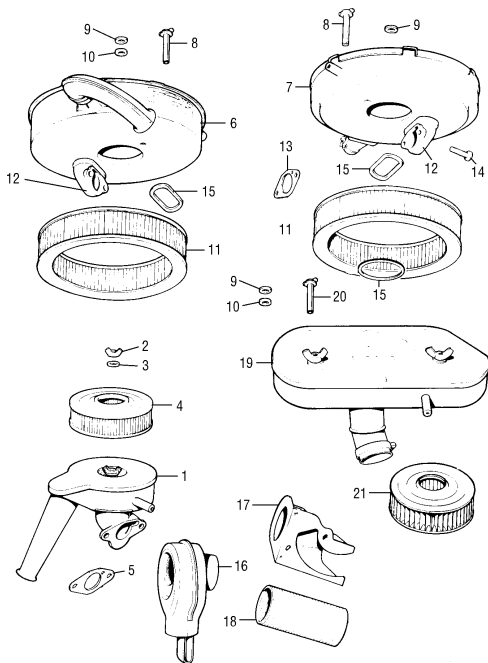

## AIR FILTERS

## AIR CLEANER

NO.	PART NO.	DESCRIPTION	QTY	REMARKS
1	12A2007	Air cleaner assembly for single HS2 carburettor	1	NLA
2	12G6705	Air cleaner wing nut for 12A2007	1	
3	ACH5980	Filter washer	1	CWE
4	GFE1002	Air filter element	1	
4	E9001	K & N filter replacement	1	
5	ACA9014	Elbow to carburettor gasket	1	
6	12G4298	Air cleaner for HS4 carburettor	1	
7	TAM2138	Air cleaner for HS4 when servo fitted	1	1989 on
8	12G1811	Wing nut bolt for 12G4298	2	
9	12A1436	Steel washer	2	
10	12A1437	Filter washer	2	
11	GFE1008	Air filter element, paper	1	
11	E2601	K & N filter element replacement	1	
12	12C1812	Carburettor to filter elbow, HS4	1	
12	CAM4694	Carburettor to filter elbow, HIF 44	1	
13	12G2125	Elbow to carburettor gasket HS4	1	
13	12H4271	Elbow to carburettor gasket HIF 44	1	
14	SY505071	Elbow to carburettor bolt, HS2/4 HIF6	2	
15	12A1433	Elbow to filter seal, HS2 and HS4 HIF, HS2/HS4 and HIF	A/R	
16	12G3210	Air temperature control	1	
17	12G3213	Warm air duct	1	Upto 1989
17	TAM2149	Warm air duct when servo fitted	1	1989 on
18	12H4344	Connecting hose	1	Cut to length
19	12G2294	Air cleaner assembly for HS2 twin set up	1	NLA
20	12G2705	Wing nut bolt for 12G2294	2	NLA
21	GFE1038	Air filter element (alternative B19)	2	
21	E9001	K & N filter element replacement	2	
	ERA1102	Air cleaner assembly for ERA Turbo	1	
	ERA1103	Air filter element	1	
	PHB10092	Air cleaner assembly for new Cooper and 1300cc	1	1990 on
	CAM6037	Air cleaner for 1300cc with catalyst	1	
	GFE1036	Air filter element for PHB10092 and CAM6037	1	Cooper and SE
	PHB10081	Air cleaner assembly for injection	1	
	GFE1143	Air filter element for PHB10081	1	