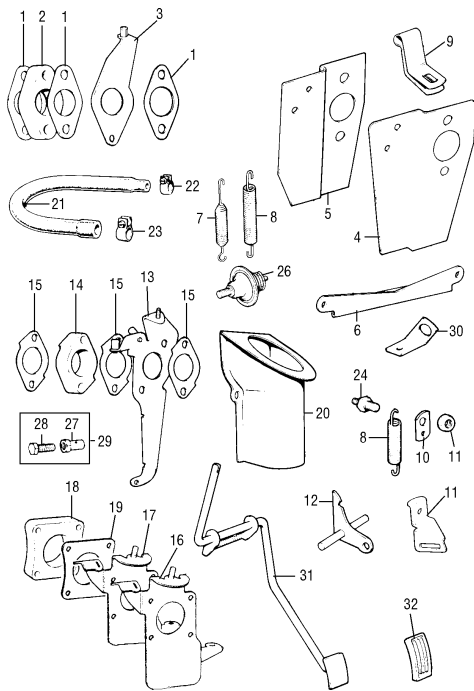

## CARBURETTOR FIXINGS, THROTTLE PEDAL AND ABUTMENT BRACKETS

NO.	PART NO.	DESCRIPTION	QTY	REMARKS
1	1G2624	Carburettor gasket, for HS2	A/R	
2	1G2623	Spacer for HS2, replaces 12A6 alloy type	A/R	210"
2	MFA132	HS2 Plastic spacer with vacuum take off	1	295"
3	12A48	Throttle abutment plate, HS2 single	1	
4	12A248	Heat shield for HS2 twin, left (radiator side)	1	Part of MSSK8
5	12A247	Heat shield for HS2 twin, right (clutch side)	1	Part of MSSK8
6	12A621	Heat shield bridge piece	1	Part of MSSK8
7	AEC2075	Return spring for HS2 twins only	3	Part of MSSK8
8	1E5537	Black powder-coated heat shield kit	1	
8	12G766	Return spring, throttle lever, alternative to 21A839	1	Every Mini
9	12A263	Clip for petrol pipe to heat shield	1	
10	12A4	Anchor tag for spring on carburettor	1	
11	AEC349	Throttle bracket on manifold for HS2 twin	1	
12	12A310	Throttle lever and spindle (original)	1	Use AUC1501/AUC1457
13	12G766	Abutment bracket for HS4	1	
14	12H1389	Alloy spacer for HS4	1	535"
14	MFA338	Plastic spacer for HS4 with vacuum take off	1	295"
15	AEC2083	Gasket for HS4	A/R	
16	CAM4942	Abutment bracket for HIF4, HIF6	1	
17	TAM1401	Abutment bracket for HIF44	1	Turbo
18	12H1477	Alloy spacer for HS6, 525" thick	1	
18	TAM1088	Plastic spacer for HIF44 carbs 0.265" thick	1	Has gaskets fitted
18	MAX10002	Plastic spacer HIF4 carbs 0.435" thick	1	Has gaskets fitted
18	12B561	Spacer, HIF6, 50" thick	1	Has gaskets fitted
19	88G429	Gasket for HIF and HS6	A/R	
19	MFA446	HS6/HIF plastic spacer with vacuum take off 0.2500" thick	1	
20	12G3213	Warm air duct	1	
21	12A1735	Emission breather hose, carburetor to oil separator	1	
22	ACH5654	Clip, hose to carburettor	1	
23	GHC507	Clip, hose to oil separator	1	
24	ACC5062	Throttle lever pin	1	
25	GHC200	Nut for ACC5062	1	
26	13H3486	Damper for throttle	1	NLA
27	AUC5046	Trunnion, alternative to ACH9042	1	
28	AUC5047	Screw, alternative to 53K3503	1	
29	AUE34	Complete trunnion and screw	1	
30	12A5	Anchor tab for spring on exhaust clamp	1	
31	88C346	R/H/D pedal	1	NLA
31	NAM3108	Accelerator pedal R/H/D	1	1976 on
31	NAM3107	Accelerator pedal L/H/D	1	1976 on
32	GPR105	Accelerator pedal rubber	1	Pre 1976
32	GPR104	Accelerator pedal rubber	1	1976 on