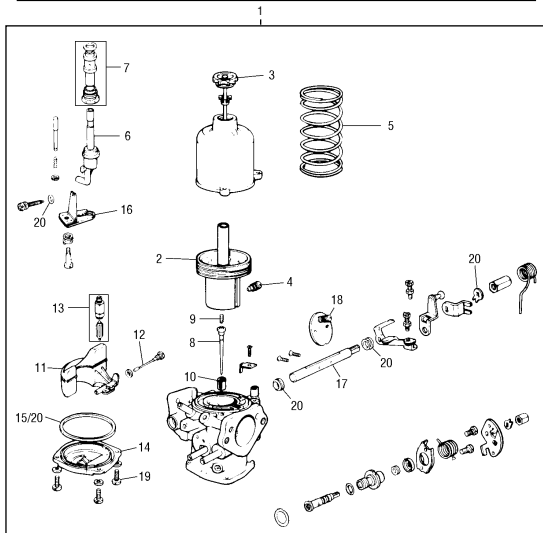

HIF4 & HIF6 CARBURETOR

HIF44(HIF6) HIGH PERFORMANCE NEEDLE CHART

Approximate camshaft duration	Std air filter	K&N filter	Part numbers
256 Degrees	'BDL'	'BOK'	'BBC' CUD1126
266 Degrees	'BOK'	'BCE'	'BCE' CUD1152
276/286 Degrees	'BBC'	'BBC'	'BOK' NZX8010
296 Degrees	BBC modified	BBC modified	'BDL' NZX8011

HIF38 CARBURETTOR 38mm 1.5"

NO.	PART NO.	DESCRIPTION	QTY	REMARKS
1	MAC10031	Carburettor assembly (use FXZ3004)	1	
2	LZX1523	Suction chamber and piston assembly	1	
3	LZX1511	Dashpot damper	1	
4	AUD4251	Jet needle screw	1	
5	AUD4355	Dashpot spring (red) 4.5oz	1	
5	AUD4398	Dashpot spring (yellow) 8oz	1	Standard Optional
6	MGM10008	Jet assembly kit, was WZX1455A, (0.090" jet)	1	
7	WZX1441	Bearing and needle jet kit	1	
8	NZX3306	Needle AEM (standard) 1300cc	1	
9	AUD3306	Spring for needle	1	
10	JZX1039	Needle guide	1	
11	WZX1509A	Float kit assembly	1	
12	CUD2082	Float spindle	1	
13	WZX1099A	Needle valve and seat	1	
14	JZX1005	Float lid	1	
15	AUD3588	Float lid seal (also in WZX1257 kit)	1	
16	CUD2399	Bi metal strip (also in WZX1257 kit)	1	
17	WZX1126	Throttle spindle kit	1	
18	WZX1387	Throttle disc kit	1	
19	AUD3590	Float lid screw	4	
20	WZX1505	Gasket pack with spindle seals	1	
	CZK78	Service repair kit	1	

HIF44 CARBURETTOR 44mm 1.75"

NO.	PART NO.	DESCRIPTION	QTY	REMARKS
1	FXZ1290	Carburettor assembly (FXZ3005)	1	
1	FXZ1531	Original carburettor	1	
2	LZX1521	Suction chamber and piston assembly	1	
3	LZX2085	Dashpot damper	1	
4	AUD4252	Jet needle screw	1	
5	AUD4355	Dashpot spring (red) 4.5oz	1	
5	AUD4398	Dashpot spring (yellow) 8oz	1	Standard Optional
6	WZX1453A	Jet assembly kit was GSL402, 0.100"	1	
7	WZX1441	Bearing and needle jet kit	1	
8	NZX8071	Jet needle BFY	1	Unleaded
8	NZX8040	Needle lean B.E.R	1	
9	AUD3306	Spring for needle	1	
10	JZX1039	Needle guide	1	
11	WZX1509A	Float kit assembly	1	
12	CUD2082	Float spindle	1	
13	WZX1099A	Needle valve and seat	1	
14	JZX1005	Float lid	1	
15	AUD3588	Float lid seal	1	
16	CUD2399	Bi metal strip (also in kit WZX1257)	1	
17	WZX1127	Throttle spindle kit, threaded one end only	1	
17	WZX1128	Throttle spindle kit, threaded both ends	1	Most applications
18	WZX1183	Throttle disc kit	1	
19	AUD3590	Float lid screw	4	
20	WZX1505	Gasket and seal pack with spindle seals	1	
	CSK75	Service repair kit	1