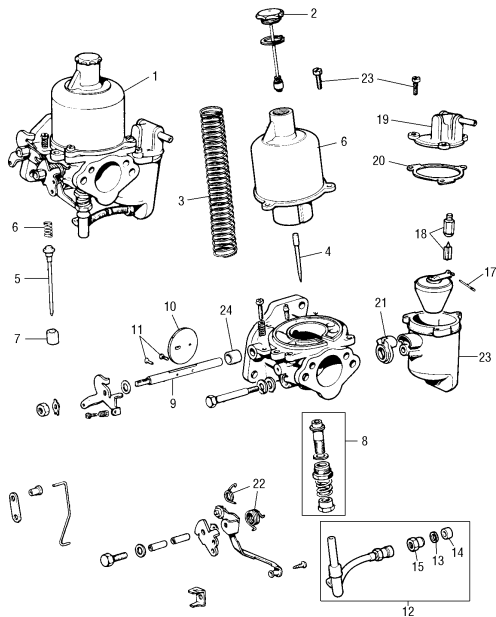

## CARBURETOR HS4

NO.	PART NO.	DESCRIPTION	QTY	REMARKS
1	AUC3913	HS4 Single carburettor 1.5" fixed needle	1	NLA
1	HS4	HS4 Single carburettor 1.5" swinging needle	1	
2	AUC8103	Dashboard damper	1	
3	AUC4387	Dashboard spring rod 4.5oz	1	
4	AUD1267	Fixed needle rich (MI)	1	998cc auto
4	AUD1034	Fixed needle standard (AC)	1	998cc auto
4	AUD1076	Fixed needle rich (BQ)	1	1275cc
4	AUD1528	Fixed needle standard (DZ)	1	1275cc
5	CUD1015	Swinging needle (AAR) AUD453 (Carb no. AUD453)	1	1275cc
5	CUD1025	Swinging needle (ABB) FZX1047/AUD567	1	1275cc Europe
5	CUD1037	Swinging needle (ABP) AUD608	1	1098cc
5	CUD1040	Swinging needle (ABS) AUD611	1	848cc
5	CUD1045	Swinging needle (ABX) AUD679	1	998cc
5	CUD1006	Swinging needle (AAG) AUD540/AUD548	1	998cc Europe
5	NZX4005	Swinging needle (ADE) FZX1064/FZX1146	1	998cc Europe
5	NZX4006	Swinging needle (ADF) FZX1094	1	998cc
5	NZX4008	Swinging needle (ADH) FZX1142/FZX1064	1	850cc wax stat
5	CUD1002	Swinging needle (AAC) FZX1415	1	998cc wax stat
6	AUD3306	Swinging needle spring	1	
7	AUD4288	Swinging needle guide	1	
8	WZX1341	Fixed needle jet bearing kit	1	
8	WZX1342	Jet bearing kit, was WZX1340 (swinging needle)	1	
9	WZX1177	Throttle spindle	1	
10	WZX1323	Butterfly disc, with screws	1	
10	WZX1325	Butterfly disc with air valve type, with screws	1	
11	RTC5965	Butterfly screw	2	
12	AUD9451A	Jet (red plastic) black identification band	1	
12	LZX1111A	Wax stat jet (blue identification band, metal base)	1	1980 on supplied with jet
13	AUD2193	Washer	1	
14	AUD2194	Rubber seal	1	
15	AUD2129	Nut	1	
16	WZX1300	Floater and pin kit	1	
17	AUC1152	Floater pin	1	
18	CA90	Needle & seat kit	1	
18	AUD9096GR	Grose Jet, replacement for CA90	1	Aftermarket
19	AUE266	Lid assembly with floater and needle valve	1	
20	2535	Floater gasket	1	
21	AUD2071	Adaptor piece die cast solid not rubber	1	
22	WZX1335	Return spring kit	1	
23	JZX1394	Dashboard and floater screw	6	
24	AUD3080	Spindles repair bush 3125° VD ream body to 9.5mm	2	
	HS24R	Carburetor service kit	1	