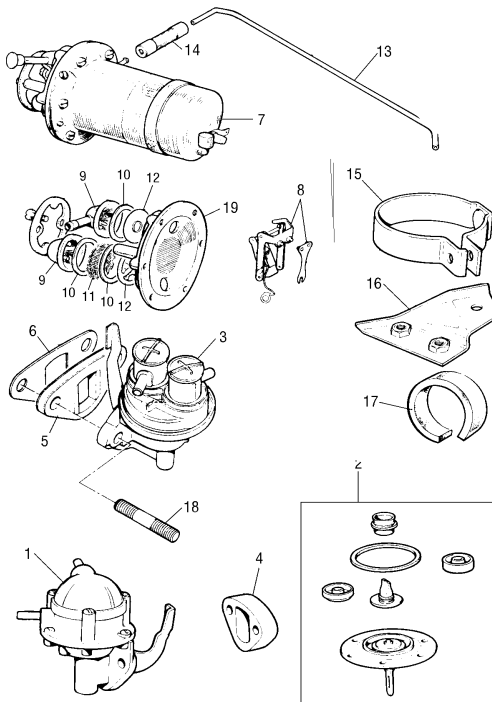

FUEL Pumps and Fuel Pipes

FUEL PUMPS AND PETROL PIPE

| NO. | PART NO. | DESCRIPTION | QTY | REMARKS |
|-----|----------|---|-----|------------------|
| 1 | AUF705 | Mechanical fuel pump | 1 | NLA |
| 2 | AUE555 | Repair kit for AUF705 | 1 | CWE |
| 3 | AUF812MS | Mechanical fuel pump | 1 | Reproduction |
| 3 | AUF812 | Mechanical fuel pump | 1 | |
| 4 | AZX1818 | Mechanical fuel pump | 1 | Catalyst 1990 on |
| 4 | AUB5012 | Gasket and distance piece | 1 | For AUF705 |
| 5 | 12G4520B | Gasket and distance piece | 1 | For AUF812 & MS |
| 6 | CAM6657 | Gasket all mechanical pump | 2 | |
| 7 | AUF214 | Electric fuel pump | 1 | |
| 7 | AUF214MS | Electric fuel pump, reproduction | 1 | |
| 8 | AUB6106 | Contact set, dual type | 1 | |
| | AUA6020 | Contact set, single | 1 | |
| 9 | AUB963 | Banjo | 2 | |
| 10 | AUB676 | Sealing ring | A/R | |
| 11 | AUB617 | Filter | 1 | |
| 12 | AUB6062 | Inlet and outlet valve | 2 | |
| 13 | PP29 | Metal petrol pipe (per foot) | A/R | |
| 14 | FAB101 | 2.6" Petro felx hose | A/R | |
| 14 | FAB102 | 6.75" Petro felx hose | A/R | |
| 14 | FAB103 | 7.5" Petro felx hose | A/R | |
| 14 | FAB104 | 10" Petro felx hose | A/R | |
| 14 | FAB106 | 14.25" Petro felx hose | A/R | |
| 14 | FAB107 | 22" Petro felxhose | A/R | |
| 15 | 21A632 | Clamp for fuel pump | 1 | |
| 16 | 21A750 | Pump to clip bracket | 1 | CWE |
| 17 | ACB9252 | Packing strap | 1 | CWE |
| 18 | CHS2515 | Stud for mechanical pump | 2 | |
| 19 | WZX1710 | Diaphragm | 1 | |
| | 21A750/K | Stock mounting kit includes 15, 16 & 17 | 1 | |