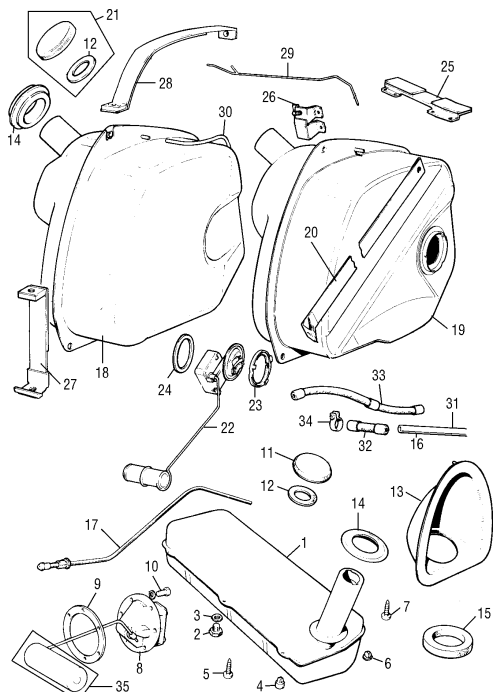

FUEL TANKS

FUEL TANKS

NO.	PART NO.	DESCRIPTION	QTY	REMARKS
1	21A291	Petrol tank	1	Estate/Van/Pickup
2	ARH672	Drain plug	1	
3	ARA967	Drain plug washer	1	
4	21A304	Large nylon securing nut, rear	3	
5	AB614101	Securing screw for 21A304	3	
6	21A305	Small nylon securing nut front	3	
7	AB614061	Securing screw for 21A305	3	
8	AAU8340	Petrol tank sender unit	1	Estate/Van/Pickup
9	2H1082B	Sender unit gasket	1	
10	53K105	Tank unit screw	6	
11	18G8602	Petrol cap chrome/polished including seal	1	Vented
11	GSS212A	Vented petrol locking cap	1	Van and estate
11	88G482	Petrol cap, pre '63 wagon (when tank mounted inside)	1	Early Wagon
11	NAM3927	Black petrol cap vented	1	Also fits saloon
12	21A2109	Petrol caps seal	1	
13	14A8152	Fuel neck to body cowl	1	NLA
14	14A7057	Fuel neck seal	1	
15	2A2069	Sealing ring, neck to floor	1	
16	PP29	Petrol pipe, was 21A919 134" long (Van)	A/R	per foot
17	21A307	Tank to pump pipe with unions	1	
18	21A2183	Petrol tank, 5.5 gallon RH	1	NLA
19	MS82	Mounting kit for RH tank	1	Not shown
19	ARP1043	Petrol tank 9 gallons capacity (standard filler neck) LH	1	
19	U/ARP1043	Petrol tank, 9 gallon, used	1	Used, when available
19	WFE10093	Petrol tank 7.5 gallon (restricted neck) LH	1	Lead free Cooper
19	WFE10420	Petrol tank 7.5 gallon (restricted neck) May 1992 on,	1	Catalyst 1300cc
20	21A2838	Diagonal retaining strap	1	
21	18G8602A	Petrol cap (non vented) w/rubber seal	1	Saloon
21	GZ01505	Petrol cap (non vented)	1	Saloon
21	GSS154A	Petrol locking cap (non vented) Chrome	1	Saloon
21	AFU3612	Petrol locking cap, black	1	Saloon
21	FAM7661	Petrol cap, black, Canadian	1	Saloon
21	WLD100310	Petrol cap, locking late Mini	1	
21	WLD100310	Petrol caps, pair, locking late Mini	1 pr	
22	AHU1029	Petrol sender unit	1	
23	ARA1501	Metal locking ring	1	
24	ARA1502	Locking rubber seal ring	1	
24	2H1082	Gasket, fuel sender, cork (for early models)	1	has six screw holes
25	21A1329	Location plate for 21A2183 RH tank	1	
26	ALA7905	Anchor bracket, RH tank	1	
27	2A2231	Lower strap short	1/2	
28	2A2226	Upper strap long	1/2	
29	21A2331	Joining pipe R/H to L/H tank	1	
30	BAU2171M	Plastic vent pipe	A/R	Per metre
31	PP29	Petrol metal pipe, Saloon 92"	A/R	Per foot
33	FAB101	2.6" Pello flex hose	A/R	
33	FAB102	6.75" Braided flex hose	A/R	
33	FAB103	7.5" Braided flex hose	A/R	
33	FAB104	10" Braided flex hose	A/R	
33	FAB106	14.25" Braided flex hose	A/R	
33	FAB107	22" Braided flex hose	A/R	
34	ACH5854	Clip for Smiths type hose	A/R	