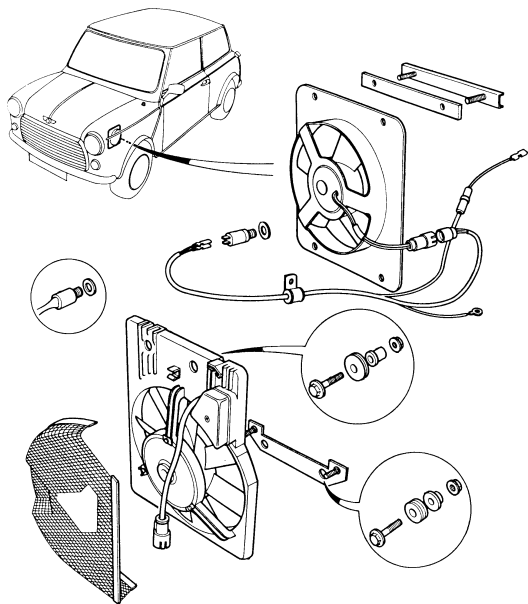

## ELECTRIC FAN 1990 ON

NO.	PART NO.	DESCRIPTION	QTY	REMARKS
	PGF10038	Fan and cowl assembly .....	1	Cooper S.E.
	PGU10006	Bracket .....	1	Cooper S.E.
	PYF10039	Insulation rubber .....	1	Cooper S.E.
	YWL10010	Thermostat switch with seal .....	1	Cooper S.E.
	PYF10040	Seal for thermostatic switch .....	1	Cooper S.E.
	YMW10069	Harness for fan .....	1	Cooper S.E.
	YMW10046	Electric fan .....	1	Cooper 1300cc
	PGL10008	Fan shield .....	1	Cooper 1300cc
	YWL10009	Thermal switch .....	1	Cooper 1300cc
	PYF10036	Washer for switch .....	1	Cooper 1300cc
	PGU10007	Fixing bracket .....	1	Cooper 1300cc
	116227	Grammet .....	1	Cooper 1300cc
	PGG10058	Open fan and motor assembly, 1992 on .....	2	Cooper 1300cc:
				NOT SHOWN
	CDU1500	Thermostat switch in bottom of radiator .....	1	
	CDU2334	Seal for CDU1500 switch .....	1	
	KTF9002	Clip to hold thermostat switch .....	1	
	PVB10001	Grille mesh fitted to inner wing, when no electric fan .....	1	
	430-380	Electric Fan Kit, Universal, fit to earlier cars .....	1	Mini Mania kit
	250-103	Bracket kit for 430-380, required when mounting to rad. ....	1	