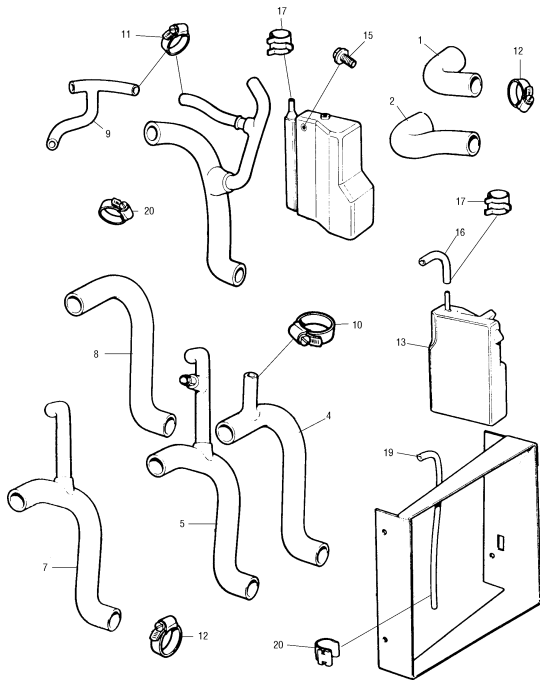

RADIATOR HOSES

RADIATOR HOSES

NO.	PART NO.	DESCRIPTION	QTY	REMARKS
1	GRH244	Top hose 850.1000cc	1	To 1967 MKI
1	GRH467	Top hose	1	956cc Clubman
2	GRH469	Top hose	1	ERA Turbo/1275GT
2	GRH247	Top hose	1	Cooper 'S'
2	GRH1140	Top hose	1	New Coopers and 1300cc
2	GRH1212	Top hose fuel injected from	1	Fuel injection TBI
4	GRH201	Bottom hose, water pump to radiator	1	MKI to 1967
4	GRH240	Bottom hose	1	1968-1989
5	GRH1139	Bottom hose, 1990 on	1	Cooper SE 1300cc
6	GRH1159	Bottom hose, 1990 on, G01 engine	1	HIF44 Cooper 1300cc
6	GRH1215	Bottom hose, V290000-046667	1	TBI
6	GRH1242	Bottom hose, 1992 on	1	TBI
7	GRH1289	Bottom hose, V044495 on	1	Single carburettor
7	GRH1220	Bottom hose, V504671 on	1	1300cc 1982 on
8	RH917	Bottom hose when no heater fitted	1	
9	GRH1216	Thermostat to heater, manifold	1	TBI Fuel injection
10	GHC507	Clip, heater outlet on hose	1	Up to 1990
11	GHC608	Clip, heater outlet on hose	1	1990 on
12	GHC913	Top and bottom hose clip	4	
13	PCF10060	Expansion tank, fits between radiator and bulkhead	1	Cooper 1300cc
14	PCF10097	Expansion tank, sits on L/H front shock absorber bracket	1	From 1992 on
15	FS1016141	Bolt for expansion tank PCF10097 overflow	1	
16	GRH1213	Expansion tank hose	1	Cooper 1300cc only
17	LKC3803	Clip for hose	A/R	
18	KRD10009	Stoneguard	1	
19	GRH1001M	Radiator overflow hose	1	Per metre
20	ARA951	Clip for overflow hose	1	