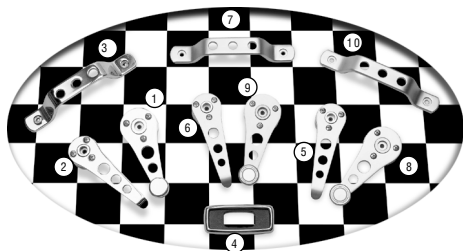

Handles and Winders