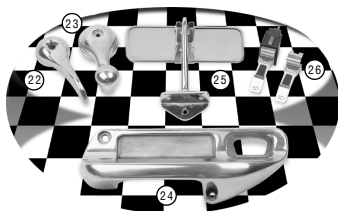

Handles and Winders