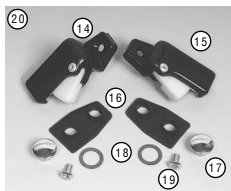

## WHEELS SPACERS & LUGS

1. 14A7176 R/H door pocket alloy kick plate
2. 14A7177 L/H door pocket alloy kick plate
3. 14E4289 Red door check strap.
4. 14E4290 Grey door check strap.
5. ALE1221 Black door check strap.
6. 14E4291 Green door check strap.
7. 14A6745 Check strap bracket on body, two per car.
8. 14A764 Strap retainer, recessed screw holes, four per car.
9. 14A6744 Door pocket stiffener plate, two per car.
10. SG604073 Check strap screws, 8 per car less nuts.
11. EAM8530 R/H vertical draught excluder between sliding door glass.  
EAM8530 L/H vertical draught excluder between sliding door glass.
12. 14A6833 Nylon dove tail guide for door.
13. 14A6835 Retainer guide plate for dovetail on door frame.
14. 24A1194 Front window plastic catch R/H.  
24A1195 Front window plastic catch L/H.
15. 24A1196 Rear window plastic catch R/H.  
24A1197 Rear window plastic catch L/H.
16. 24A1198 Sealing gasket for window catch.
17. 14A8151 Chrome boss to fix catch to window
18. 14A7065B Correct size fibre for chrome boss.
19. RMP307 Chrome headed screw for boss
20. MSSK015 Complete car set of 4 catches and ancillaries.
21. 14A9773 for R/H Upper window moulding as per original Cooper and S mk 1/2 in stainless  
14A9774 for L/H steel for sliding windows only.
22. 24A341 for R/H Lower window moulding as per original Cooper and S mk 1/2 in stainless  
24A342 for L/H steel for sliding windows only.
23. EJU10003 Interior moulding and seal for all wind up window models, either side.
24. CZH1666 for R/H Outer door moulding and seal for wind up windows 1970 on as original on  
CZH1667 for L/H Cooper S and Mk3 upto the introduction of black protective end caps.
25. PAM1014 for R/H With protective black ends from 1981 on, outer window moulding with seal.  
PAM1015 for L/H clips are ADH3809 5 required.
26. BG5401 Original 1960's accessory metal door stay kit.
27. 14A6818(pair) Set of four hinges, bare (zinc alloy with stainless steel fittings) for all Minis with  
external hinges.  
14A6818 Upper R/H hinge  
14A6819 Upper L/H hinge  
14A6820 Lower R/H hinge  
14A6821 Lower L/H hinge  
BMP135 Gasket for hinges to 'A' panel  
ALA7844 Gasket for hinges to door