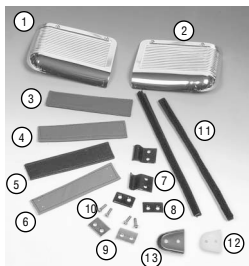

## WHEELS SPACERS & LUGS

1. 14A7176 R/H door pocket alloy kick plate
2. 14A7177 L/H door pocket alloy kick plate
3. 14E4289 Red door check strap.
4. 14E4290 Grey door check strap.
5. ALE1221 Black door check strap.
6. 14E4291 Green door check strap.
7. 14A6745 Check strap bracket on body, two per car.
8. 14A764 Strap retainer, recessed screw holes, four per car.
9. 14A6744 Door pocket stiffener plate, two per car.
10. SG604073 Check strap screws, 8 per car less nuts.
11. EAM8530 R/H vertical draught excluder between sliding door glass.  
EAM8530 L/H vertical draught excluder between sliding door glass.
12. 14A6833 Nylon dove tail guide for door.
13. 14A6835 Retainer guide plate for dovetail on door frame.
14. 24A1194 Front window plastic catch R/H.  
24A1195 Front window plastic catch L/H.
15. 24A1196 Rear window plastic catch R/H.  
24A1197 Rear window plastic catch L/H.
16. 24A1198 Sealing gasket for window catch.
17. 14A8151 Chrome boss to fix catch to window
18. 14A7065B Correct size fibre for chrome boss.
19. RMP307 Chrome headed screw for boss
20. MSSK015 Complete car set of 4 catches and ancillaries.
21. 14A9773 for R/H Upper window moulding as per original Cooper and S mk 1/2 in stainless  
14A9774 for L/H steel for sliding windows only.
22. 24A341 for R/H Lower window moulding as per original Cooper and S mk 1/2 in stainless  
24A342 for L/H steel for sliding windows only.
23. EJU10003 Interior moulding and seal for all wind up window models, either side.
24. CZH1666 for R/H Outer door moulding and seal for wind up windows 1970 on as original on  
CZH1667 for L/H Cooper S and Mk3 upto the introduction of black protective end caps.
25. PAM1014 for R/H With protective black ends from 1981 on, outer window moulding with seal.  
PAM1015 for L/H clips are ADH3809 5 required.
26. BG5401 Original 1960's accessory metal door stay kit.
27. 14A6818(pair) Set of four hinges, bare (zinc alloy with stainless steel fittings) for all Minis with  
external hinges.  
14A6818 Upper R/H hinge  
14A6819 Upper L/H hinge  
14A6820 Lower R/H hinge  
14A6821 Lower L/H hinge  
BMP135 Gasket for hinges to 'A' panel  
ALA7844 Gasket for hinges to door