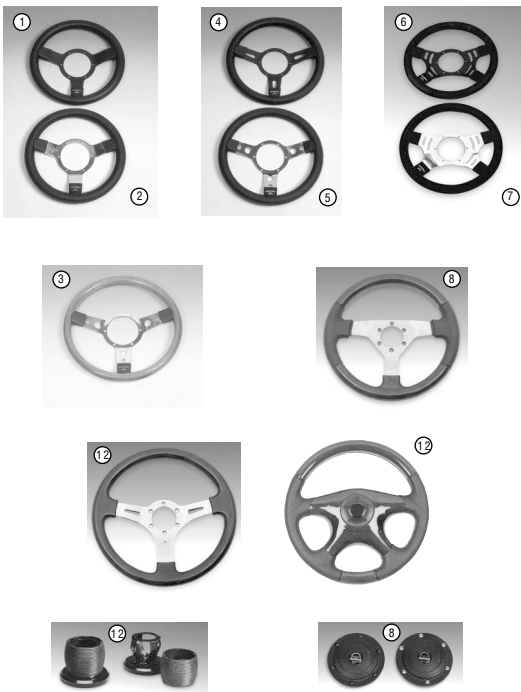

Steering Wheels

STEERING WHEELS DESCRIPTION

1. 23SBLB Black center 3 spoke 12" leather semi dished wheel only.
2. 23SPLB Polished center 3 spoke 12" semi dished wheel.
3. 353SPW 13" 3 spoke, semi dished steering wheel with dark wooden rim, polished center
4. 33SBLB Black center 13" 3 spoke with slots, leather semi dished, polished-33SPLB
5. 33SPLB Classic 1960's and 1970's look, 3 spoke 13" with holes, leather semi dished, black center-33SBLBH
6. 34SBLB Black center 4 spoke 13" leather semi dished, Black center 4 spoke 14"-44SBLB.
7. 34SPLB Polished center 4 spoke 13" leather semi dished, 4 spoke 14"-44SPLB
8. SWAB Boss with horn push facility for vehicles with single indicator stalk pre 1976. Boss with horn push facility for vehicles with twin indicator/wash, wipe stalks as fitted from 1976-SWABC.
9. M34M3P? Add following to part number for color, B for black, S for silver, G for gold. Black moulded 3 spoke anodised center, with perforated hand grip.
10. M34M36? Add following to part number for color, B for black, S for silver, G for gold. For black rim M34M36? for red rim M34M37?, Blue rim- M34M38?.
11. M34M31? 3 spoke anodised center with leather rim, available in black, red, blue, white, and grey. For black-M42M311?, Red-M34M322?, Blue-M34M333?, White-M34M355?, Grey-M34M355?
12. SWABM Multi hole adapter kit to fit all M range and mini spares ST range of steering wheels also fits Momo Jamex, BBS, Sparco and others.
13. MOTO-LITA Mark4 with holes 13" flat spoke MLW1111-13, 14" flat spoke-MLW1111-14, 13" dished spoke-MLW1113-13, 14" dished spoke-MLW1113-14.
14. COOPER For mk2 66-69- JCA9001MK2, for mk3 69-76-JCA9001MK3, 1977 on-JCA9001X
15. CLASSIC Hand finished with finger notches carved into the underside. 13" flat spoke-MLW1115-13, 14" flat spoke-MLW1115-14, 13" dished spoke-MLW1116-13, 14" MLW1116-14.
16. CLASSIC Mark 3 with slots. 13" flat spoke-MLW1117-13, 14" flat spoke-MLW1117-14, 13" dished spoke-MLW1118-13, 14" dished-MLW1118-14.
17. MCC301 Billet Cooper steering wheel center
18. HORN PUSH Austin-27H6943, Morris-27H6944.
19. BG5101MS Steering column lowering bracket.