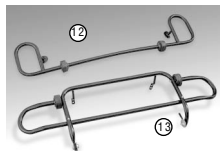

Dress up Parts

DRESS UP PARTS

DESCRIPTION

1. GWB219 Stainless steel bayonet fitting wiper blades.
2. 13H5626 Stainless steel bayonet type wiper arm that park on the right hand side, as per all mk/II to 1970. Also fits left hand drive mk/III mini's 1970 on.
3. 13H5629 Stainless steel bayonet type wiper arm that park on the left hand side, as per all mk/III from 1970 on. LHD mk/II mini's to 1970.
4. 37H7738 Eight sided chrome nut that fit the wiper arm slide on to. This is for the 32 tooth wheel box fitted from 1970. supplied individually.
5. 37H6316 Six sided chrome nut, fits wiper wheel box, that the wiper arm slides on to. This is for the 22 tooth wheel fitted to mk/II minis.
6. 37H6042C Chrome plated plastic wheel box liners to replace those dowdy black ones. Comes with a sealing washer to compliment the wiper arms and blades. Two types are available, complete with nuts. Sold in pairs. (a) Plymth and the six sided nut fitted to mk/II-37H6042C. (b) Plymth and the eight sided nut as fitted to mk/III from 1970 on.
7. GWW102 Mechanical push button windshield washer pump as used on Mini's and MG'Sprites.
8. GWW801 Chrome twin washer jet with nut fixings.
9. JETS (a)Black plastic jet with two holes for maximum cleaning. 1- nut fixing ideal for mk/II-MS389. Push fit as used from 1970 on. -GWW812. (b) Single hole T-Round locating hole, push fit 1960-GWW804, 2- D shaped locating hole, push fit 1960 on- GWW1080.
10. GWW810 Chrome jet with nut fixing.
11. 8B12396 Stainless steel wiper arm hole plug. Their prof, correct dome shapel.
12. NB4 Original wood and picket black nylon coated rear nudge bar.
13. NB3 Original wood and picket black nylon coated front nudge bar.
14. NB2 Original wood and picket stainless steel rear nudge bar.
15. NB1 Original wood and picket stainless steel front nudge bar.
16. 14A7270 Stainless steel polka dot pattern kick plates.
17. EBN100010 Set of doorstep sill guards in black plastic with satinless steel insert depicting 'Mini'.
18. EBN100040 Set of doorstep sill guards as per 17 but with latest winged motif.
19. 14A7271 Set of stainless steel plain sill guards. (a) stainless steel etched mini cooper text and chequered pattern. (b) 14A7273 stainless steel etched mini text and chequered pattern.
20. Seams Front pair of seams- 8B12400. Rear pair of seams- 8B12401. In plain metal, front-BMP127MS, rear rli-BMP124MS, rear lli-BMP125MS.
21. plastic trim Roll of specially shaped trim for one roof chrome- MT632, black- MT633.