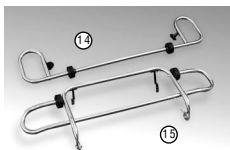

Dress up Parts

DRESS UP PARTS

DESCRIPTION

1. GWB219 Stainless steel bayonet fitting wiper blades.
2. 13H5626 Stainless steel bayonet type wiper arm that park on the right hand side, as per all mk/II to 1970. Also fits left hand drive mk/III mini's 1970 on.
3. 13H5629 Stainless steel bayonet type wiper arm that park on the left hand side, as per all mk/III from 1970 on. LHD mk/II mini's to 1970.
4. 37H7738 Eight sided chrome nut that fit the wiper arm slide on to. This is for the 32 tooth wheel box fitted from 1970. supplied individually.
5. 37H6316 Six sided chrome nut, fits wiper wheel box, that the wiper arm slides on to. This is for the 22 tooth wheel fitted to mk/II minis.
6. 37H6042C Chrome plated plastic wheel box liners to replace those dowdy black ones. Comes with a sealing washer to compliment the wiper arms and blades. Two types are available, complete with nuts. Sold in pairs. (a) Plymth and the six sided nut fitted to mk/II-37H6042C. (b) Plymth and the eight sided nut as fitted to mk/III from 1970 on.
7. GWW102 Mechanical push button windshield washer pump as used on Mini's and MG'Sprites.
8. GWW801 Chrome twin washer jet with nut fixings.
9. JETS (a)Black plastic jet with two holes for maximum cleaning. 1- nut fixing ideal for mk/II-MS389. Push fit as used from 1970 on. -GWW812. (b) Single hole T-Round locating hole, push fit 1960-GWW804, 2- D shaped locating hole, push fit 1960 on- GWW1080.
10. GWW810 Chrome jet with nut fixing.
11. 8B12396 Stainless steel wiper arm hole plug. Their prof, correct dome shapel.
12. NB4 Original wood and picket black nylon coated rear nudge bar.
13. NB3 Original wood and picket black nylon coated front nudge bar.
14. NB2 Original wood and picket stainless steel rear nudge bar.
15. NB1 Original wood and picket stainless steel front nudge bar.
16. 14A7270 Stainless steel polka dot pattern kick plates.
17. EBN100010 Set of doorstep sill guards in black plastic with satinless steel insert depicting 'Mini'.
18. EBN100040 Set of doorstep sill guards as per 17 but with latest winged motif.
19. 14A7271 Set of stainless steel plain sill guards. (a) stainless steel etched mini cooper text and chequered pattern. (b) 14A7273 stainless steel etched mini text and chequered pattern.
20. Seams Front pair of seams- 8B12400. Rear pair of seams- 8B12401. In plain metal, front-BMP127MS, rear rli-BMP124MS, rear lli-BMP125MS.
21. plastic trim Roll of specially shaped trim for one roof chrome- MT632, black- MT633.