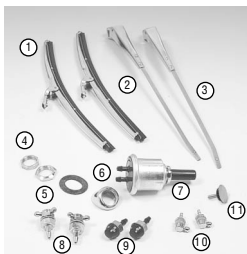

Dress up Parts

DRESS UP PARTS

DESCRIPTION

1. GWB219 Stainless steel bayonet fitting wiper blades.
2. 13H5626 Stainless steel bayonet type wiper arm that park on the right hand side, as per all mk/II to 1970. Also fits left hand drive mk/III mini's 1970 on.
3. 13H5629 Stainless steel bayonet type wiper arm that park on the left hand side, as per all mk/III from 1970 on. LHD mk/II mini's to 1970.
4. 37H7738 Eight sided chrome nut that fit the wiper arm slide on to. This is for the 32 tooth wheel box fitted from 1970. supplied individually.
5. 37H6316 Six sided chrome nut, fits wiper wheel box, that the wiper arm slides on to. This is for the 22 tooth wheel fitted to mk/II minis.
6. 37H6042C Chrome plated plastic wheel box liners to replace those dowdy black ones. Comes with a sealing washer to compliment the wiper arms and blades. Two types are available, complete with nuts. Sold in pairs. (a) Plymth and the six sided nut fitted to mk/II-37H6042C. (b) Plymth and the eight sided nut as fitted to mk/III from 1970 on.
7. GWW102 Mechanical push button windshield washer pump as used on Mini's and MG'Sprites.
8. GWW801 Chrome twin washer jet with nut fixings.
9. JETS (a)Black plastic jet with two holes for maximum cleaning. 1- nut fixing ideal for mk/II-MS389. Push fit as used from 1970 on. -GWW812. (b) Single hole T-Round locating hole, push fit 1960-GWW804, 2- D shaped locating hole, push fit 1960 on- GWW1080.
10. GWW810 Chrome jet with nut fixing.
11. 8B12396 Stainless steel wiper arm hole plug. Their prof, correct dome shapel.
12. NB4 Original wood and picket black nylon coated rear nudge bar.
13. NB3 Original wood and picket black nylon coated front nudge bar.
14. NB2 Original wood and picket stainless steel rear nudge bar.
15. NB1 Original wood and picket stainless steel front nudge bar.
16. 14A7270 Stainless steel polka dot pattern kick plates.
17. EBN100010 Set of doorstep sill guards in black plastic with satinless steel insert depicting 'Mini'.
18. EBN100040 Set of doorstep sill guards as per 17 but with latest winged motif.
19. 14A7271 Set of stainless steel plain sill guards. (a) stainless steel etched mini cooper text and chequered pattern. (b) 14A7273 stainless steel etched mini text and chequered pattern.
20. Seams Front pair of seams- 8B12400. Rear pair of seams- 8B12401. In plain metal, front-BMP127MS, rear rli-BMP124MS, rear lli-BMP125MS.
21. plastic trim Roll of specially shaped trim for one roof chrome- MT632, black- MT633.