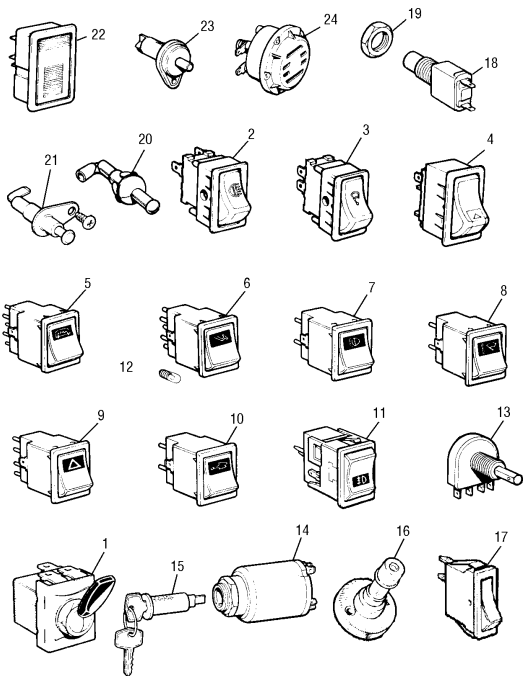

SWITCHES

SWITCHES

NO.	PART NO.	DESCRIPTION	QTY	REMARKS
1	1H9077	Light switch.....	1	MK1/2
1	2A9129	Wiper switch.....	1	MK1/2
2	13H6342	Light switch, 3.7cm tall, was 13H8404.....	1	Bayonet terminals
3	13H6343	Wiper switch, single 3.7cm speed.....	1	Bayonet terminals
3	13H6444	Wiper switch, twin speed 3.7 tall, was 13H8405.....	1	Bayonet terminals
4	13H6691	Hazard switch, Canada only.....	1	Special order
5	ADU4799	Heated rear screen switch.....	1	Pin terminals 1976 on
6	ADU4794	Brake switch, 3.1cm tall.....	1	Pin terminals 1976 on
7	ADU4793	Light switch, 3.1cm tall.....	1	Pin terminals 1976 on
7	ADU4778	Light switch, 3.1cm tall.....	1	Was 13H8713
8	13H9601	Wiper switch, (Canada only).....	1	NLA
9	13H6725	Hazard switch, 3.1cm tall.....	1	Japan only
9	ADU4795	Hazard warning switch, 3.1cm tall.....	1	Pin terminals 1976 on
10	13H9602	Washer switch (Canada only).....	1	NLA
11	ADU4792	Rear fog switch, 3.1cm tall.....	1	Pin terminals 1976 on
12	GL8280	Bulb for all illuminated switches.....	A/R	Pin terminals 1976 on
13	13H9027	Rheostat switch (Canada only).....	1	NLA
13	2H4841	Rheostat switch early Mini van heater, was 57H5260.....	1	NLA
14	13H337	Ignition and starter switch.....	1	When no steering lock
15	24G1345	Barrel and key.....	1	When no steering lock
16	31800/MS	Headlamp dip switch, floor mounted.....	1	aftermarket
17	37H322	Heater switch.....	1	MK3
18	13H2735	Brake light switch.....	1	Under pedal 1976 on
19	BMK1903A	Nut.....	1	
20	13H2182	Courtesy light switch.....	2	MK1/2
21	13H9481	Courtesy light switch.....	2	MK3 on
22	13H5531	Brake check light switch (Canada only).....	1	NLA
23	13H6283	Courtesy and ignition warning switch (Canada only).....	1	NLA
24	BHA4974	Ignition warning buzzer (Canada only).....	1	NLA