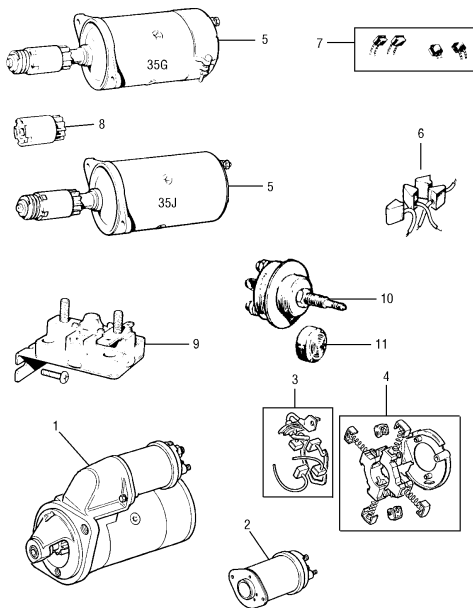

STARTERS AND SOLENOIDS

STARTERS AND SOLENOIDS

NO.	PART NO.	DESCRIPTION	QTY	REMARKS
1	GXE4527	Pre engaged starter	1	1985 on
2	NAF10004	Solenoid, pre engaged	1	
3	BAU5446	Brush kit, pre engaged	1	
4	BAU5849	Kit - brush box assembly, pre engaged	1	
5	GEI9404	Starter, rebuilt, domestic	1	
5	LR5102	Starter, rebuilt, Lucas	1	
6	TAB117/BS5	Brush kit 35J type	1	
7	TAB128	Brush kit 35G type	1	
8	TLB111	Pinion assembly 9 teeth	1	
9	13H5952	Starter solenoid	1	
9	S7051	Starter solenoid, push-button	1	
10	17H5260	Floor switch starter solenoid	1	NLA
11	5L24	Switch knob	1	
12	YWB10032	Starter relay for pre engaged starter	1	1985 on (Not Shown)