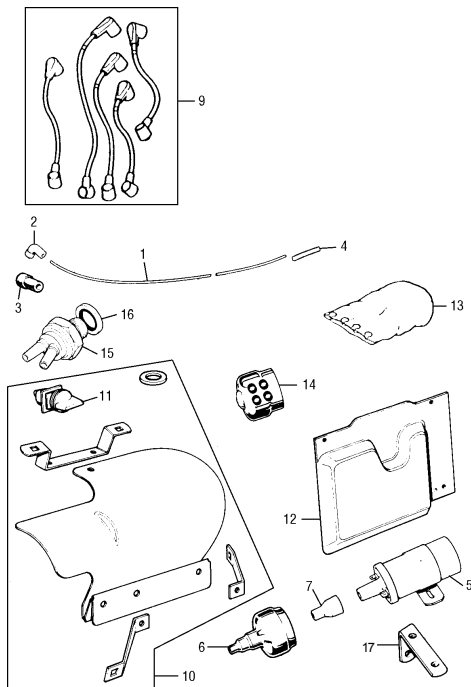

## COIL, VACUUM CONTROL PIPES, PLUG WIRES

## COIL, VACUUM CONTROL PIPES, IGNITION CABLES AND SHIELDS

NO.	PART NO.	DESCRIPTION	QTY	REMARKS
1	VAC001	Vacuum plastic pipe	1	(Supplied per metre)
2	12B2062	Angled connector	2	
3	12B2095	Straight connector neoprene	1	
4	ACH9041	Straight original connector, rubber	A/R	(Old metal pipe)
5	DLB101	Ignition coil, genuine Lucas	1	
5	DLB105	Lucas Sports Coil	1	
5	00-012	Ignition coil, Bosch "Blue"	1	
5	GCL111	Ignition coil, ballasted	1	1984-90
5	GCL143	Electronic ignition coil	1	1989 on ERA/Cooper
5	GCL144	Ballast coil	1	1990 on
6	86727	Coil cover	1	CWE
7	12H3244	Sealing cover for coil	1	CWE
9	SUP4	Copper ignition wire set	1	
9	LHT753	Silicone ignition wire set, Lucas	1	
9	LHT753/BOSCH	Silicone Ignition wire set, Bosch	1	
9	GHT241	Ignition lead set, Turbo Metro	1	
9	C-27H779	Silicon hi-performance lead set, 8MM	1	
10	GDS101	Ignition shield kit large	1	Clubman
11	13H6461	Shield turn button kit	3	
12	GDS102	Ignition shield kit, small	1	Saloon
12	BHM773	Ignition shield kit, was GDS107	1	Van
13	AJU1104	Distributor plastic bag cover	1	
14	86726	Early side entry cap rubber cover, CWE	1	For GDC102
15	MAQ10002	Switch, in thermostat, direct for lead from vacuum unit	1	1992 on
16	MAW10001	Seal for vacuum switch	1	1992 on
17	12G2994	Coil bracket, when alternator equipped	1	