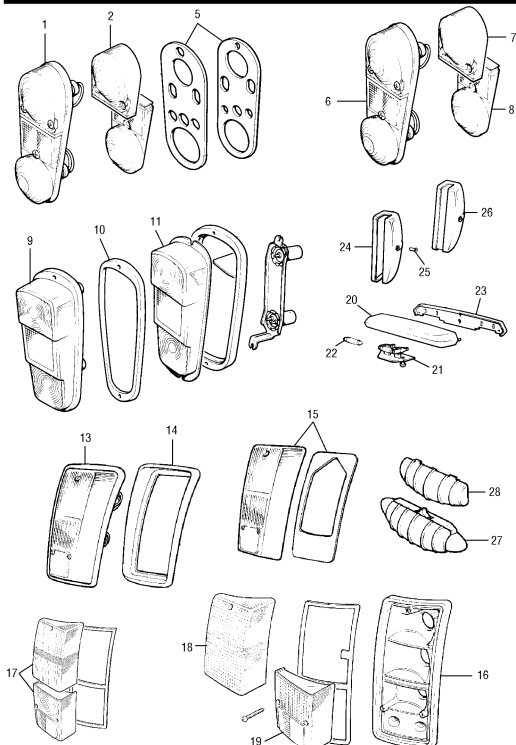

REAR, NUMBER PLATE & INTERIOR LAMPS

LAMPS REAR / NUMBER PLATE / AND INTERIOR

NO.	PART NO.	DESCRIPTION	QTY	REMARKS
1	13H233	Rear lamp R/H 53798	1	MK1 Saloon
1	13H222	Rear lamp L/H 53797	1	MK1 Saloon
2	47H5362	Rear flasher amber lens R/H	1	MK1 Saloon
3	47H5355	Stop and tail lens R/H	1	MK1 Saloon
3	47H5363	Stop and tail lens R/H	1	MK1 Saloon
3	47H5358	Stop and tail lens L/H	1	MK1 Saloon
4	47H5360	Lens screw set	1	MK1
5	57H5399	Rear lamp gasket kit	1 pr	MK1 Saloon
6	13H6436	Rear lamp NLA	2	Van
7	37H4964	Rear flasher lens	2	Van
8	37H4963	Rear stop and tail	2	Van
9	47H5590	Rear lamp with chrome rim NLA, Lucas 7.5" long	2	Pick-up pre 1980
9	AAL5127	Rear lamp NLA, PMG not Lucas 6.25" long	2	Pick-up 1980 on
10	17H5353	Chrome rim, pick up pre 1980	2	CME
11	17H5359	Lens, NLA (manufacturer Lucas)	2	Pick-up pre 1980
11	264829	Lens, NLA (manufacturer PMG)	2	1980 on
12	17H5356	Bulb holder assembly, pick up pre 1980	2	NLA
13	13H6479	Rear lamp assy R/H no rev lens	1	MK2/3
13	13H6480	Rear lamp assy L/H no rev lens	1	MK2/3
14	37H2690	Lamp seating gasket for 13H6479 only R/H	1	MK2/3
14	37H2689	Lamp seating gasket for 13H6480 only L/H	1	MK2/3
15	37H4837	Lens for 13H6479 with gasket/screws, R/H	1	MK2
15	37H4838	Lens for 13H6480 with gasket/screws, L/H	1	MK2
16	ADU1479	Altissimo rear lamp with rev lens L/H, was AAL3287	1	
16	ADU2478	Altissimo rear lamp with rev lens R/H, was AAL3288	1	
16	XFB10082	Lucas rear lamp, with rev lens R/H	1	
16	XFB10083	Lucas rear lamp, with rev lens L/H	1	
17	AAU4946	Altissimo rear lens, R/H one piece	1	
17	AAU4947	Altissimo rear lens, L/H one piece	1	
18	XFJ10026	Lucas stop/flasher lens R/H	1	
18	XFJ10027	Lucas stop/flasher lens L/H	1	
19	XFJ10028	Lucas reverse lens and reflector R/H	1	
19	XFJ11029	Lucas reverse lens and reflector L/H	1	
20	13H6900	Number plate body	1	MK3 on
21	PRC1230A	Number plate lens	2	MK3 on
22	GLB239	Festoon bulb	2	MK3 on
23	13H6010	Number plate gasket	1	MK3 on
24	56790	Chrome number plate lamp assy	1	2 for Van/Countryman
24	BHM4154	Number plate chrome plastic	1	
25	17H5385	Chrome screw for BHM4153 cover	1	
	54570354	Lens, glass, for number plate lamp	1	
	57H5368	Seal, rubber, for number plate lamp	1	
26	89H335	D shaped rear number plate black	1	2 for van
27	13H4398	Original interior lamp	1	
27	13H8919	Interior lamp with clear square plastic lens	1	1974 on
27	EAM1650	Interior lamp with white square plastic lens	1	1974 on
28	AFU3003	Interior lamp (fits recess in head lining)	1	1985 on
28	17H9971	Original round interior lamp lens (as per picture)	1	
28	37H5923	Clear lens for 13H8919	1	
28	24G3389	White lens for EAM1650	1	

10