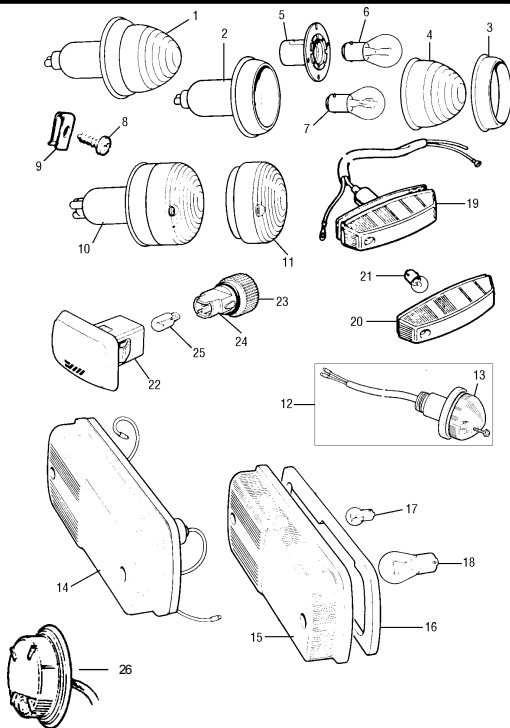

FRONT INDICATOR & PARK LAMPS

FRONT LAMPS

NO.	PART NO.	DESCRIPTION	QTY	REMARKS
1	189100	Flasher and park lamp assy with clear glass lens	2	
1	189100MS	Flasher and park lamp assy with clear plastic lens	2	
1	189101	Flasher and park lamp assy with amber glass lens	2	
2	37H5527	Rubber body seal	2	
3	572734	Chrome rim	2	
4	37H8130	Amber lens plastic	2	
4	54581651	Amber lens glass	2	
4	54581622	Clear lens glass	2	
4	54581622/P	Clear lens plastic	2	
4	576109	Red glass lens	4	Moke
5	37H5228	Single filament bulb holder (indicator only)	2	
5	27H5545	Double filament bulb holder (side and indicator 189100)	2	Not UK
6	1073	Bulb, flasher, single element	2	
7	1157	Bulb, dual element	2	Not UK
8	GHF421	Fixing screw	6	
9	GHF771	Fixing clip	6	
10	575457A	Lamp (Europe)	2	NLA
11	37H6111	Front lens, Europe, Canada	2	
12	AFL3389	Orange indicator lamp	2	1987 on
13	CDU3374	Lens	2	1987 on
14	ADU3017	Clubman front indicator lamp L/RH	1	
14	ADU3018	Clubman front indicator lamp R/LH	1	
15	BAU1796	Lens, park and indicator lens with seal	2	
16	37H4190	Seal - lens to body	2	NLA
17	GLR233	Sidelamp bulb	2	
18	1073	Flasher bulb	2	
19	AAL3296	Wing side repeater lamp	2	1979-80 only
20	27H2403	Lens for AAL3296	2	
21	GLB989	Bulb	2	
22	AHU2592	Wing side repeater lamp	2	1986 on
23	DCP8004	Bulb holder	2	
24	AFL1112	Bulb holder sealing ring	2	
25	GLB501	Bulb	2	
26	LMP114	Front lamp assembly, Moke, all white lens	2	
	LMP171	Front lens, Moke, amber/white	2	