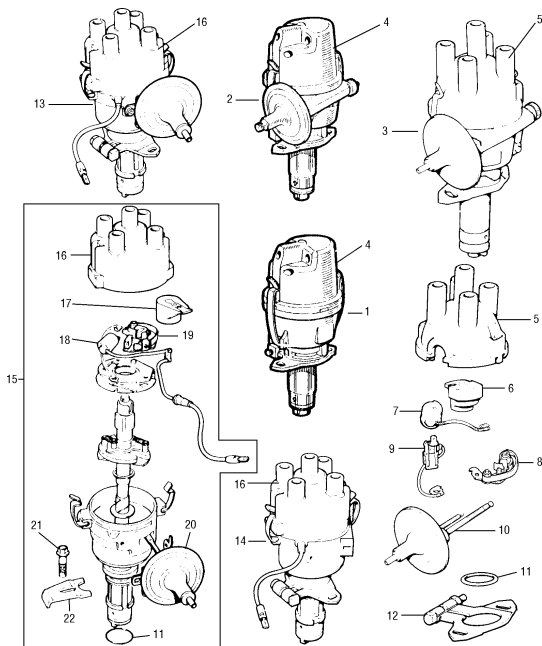

DISTRIBUTORS

DISTRIBUTORS

NO.	PART NO.	DESCRIPTION	QTY	REMARKS
1	40819/REPRO	23/250 'S' distributor, Mechanical Advance	1	Rebuild only
2	GEL977	23/250 Distributor, vacuum advance	1	Rebuild only
3	DST101	23/250 Distributor 850/998cc; Vacuum advance	1	Rebuild only
4	DC1/DOB101	23/250 Type side entry distributor cap	1	
5	DC5	23/250 Top entry distributor cap	1	
6	RA1/DRB101	23/250 Type rotor arm	1	Pre 1974
7	C1/OCB101	23/250 Condenser	1	Pre 1974
8	GCS101	23/250 Contact set	1	Pre 1974
9	CS9/GSC111	223/450 Contact set Cooper 'S'	1	32oz spring
10	54413549	Low tension bush and lead	1	
11	54414868	Vacuum unit	1	25D4
12	188639	O ring on spindle	1	
13	501134	Plate for retaining distributor pre 1981	1	
13	DST104	45D Distributor with vacuum unit	1	Rebuild
13	41404	45D Distributor 1275GT Centrifugal advance	1	
14	BAU1850	45D Distributor no vacuum unit 'S' spec	1	
15	41979	45D Distributor A-plus, 998cc	1	A-Plus
15	ADU5789	Ducellier, Lead free, A-plus	1	A-Plus
15	ADU4049	590 Lucas distributor, 998cc; Blue Points	1	A-Plus
16	GDC136	45D/590 Lucas distributor cap, top entry	1	
16	GDC214	Ducellier distributor cap	1	
16	DOB194	Lucas distributor cap side entry, alternative to GDC136	1	
16	GDC156	Lucas distributor cap (held on by 2 bolts)	1	
17	RA4/DRB104	Lucas rotor arm	1	Electric ignition 1974 on Lucas
17	GRA2123	Ducellier rotor arm	1	
17	GRA2143	Rotor arm, electronic ignition	1	Electric ignition 1974 on
18	GSC2109	45D/590 Lucas condenser	1	
18	GSC2113	Ducellier condenser	1	
19	CS8/DSB108	45D Lucas contact set	1	1974 to 1980
19	GCS124	590 Lucas contact set "BLUE"	1	1980 on
19	GCS2119	Ducellier contact set	1	
20	3786225	45D Lucas vacuum unit	1	Pre 1976
20	3784814	45D/590 Lucas vacuum unit, 45D 1976 on	1	59D 1980 on
20	3788379	45D vacuum unit 1275GT	1	
20	BAU5252	Ducellier vacuum unit	1	
21	CAM6105	Clamp bolt for fixing A plus distributor to 1985	1	
21	TAM1706	Clamp bolt for fixing A plus distributor	1	1985 on
22	613857A	Clamp for A plus distributor to 1985	1	
22	TAM1671	Clamp for A plus distributor	1	1985 on

13	C-27H7766	Distributor with vacuum unit 45D	1	Pre A plus
14	ALDON Y	Distributor no vacuum unit	1	Pre A plus
14	ALDON Y+	Distributor no vacuum unit	1	A plus
14	ALDON R	Distributor no vacuum unit (RACE ONLY)	1	Pre A plus
14	ALDON R+	Distributor no vacuum unit (RACE ONLY)	1	A plus